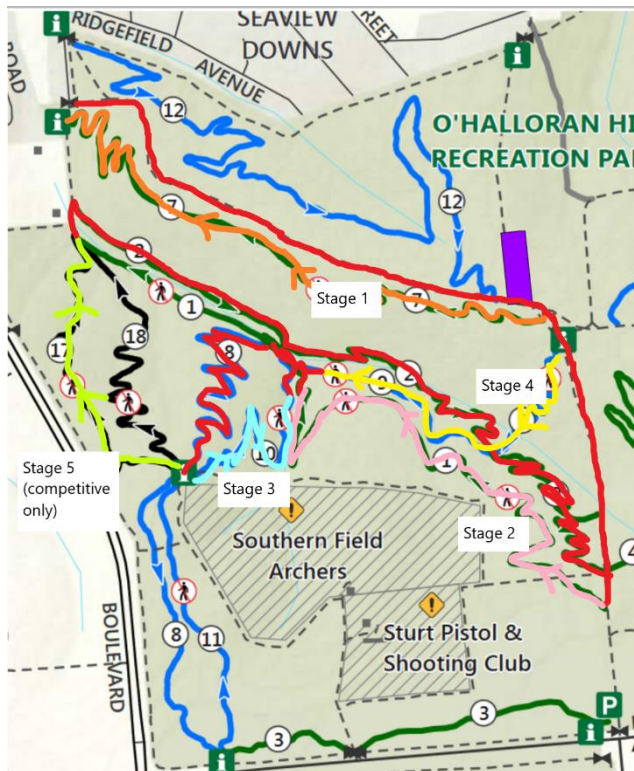

Gravity Enduro O'Halloran Hill Course Map

| | |
|--------------------|--|
| Purple | Event village |
| Red | Liaison stages |
| Orange | Stage 1 (Grom Flow) |
| Pink | Stage 2 (Easy As) |
| Light Blue | Stage 3 (Blue Luge) <i>Not for U13/15</i> |
| Yellow | Stage 4 (Dam Revamp) |
| Light Green | Stage 5 (Shapeshifter)- <i>Senior competitive categories only</i> |